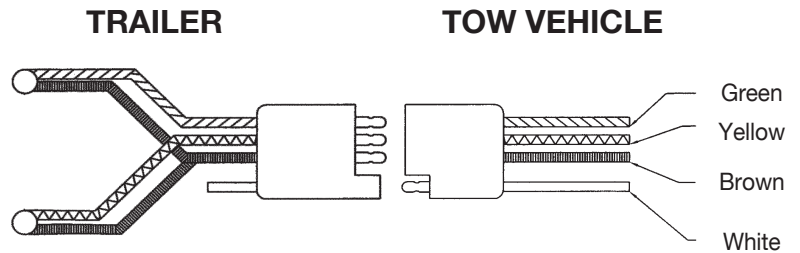

## WIRING DIAGRAMS

### 7 RV

Plug Says	Trailer Wired	Function
White	White	Common Ground
Center Pole	Red	Back-up Lights
Green	Brown	Tail Markers
Blue	Blue	Electric Brake
Brown	Green	RT Turn/Stop
Red	Yellow	LT Turn/Stop
Black	Black	Battery Charger

### 6 Round

Plug Says	Trailer Wired	Function
Yellow (LT)	Yellow (LT)	Left Turn/Stop
Green (RT)	Green (RT)	Right Turn/Stop
Blue (S)	Blue (S)	Electric Brake
White (GD)	White (GD)	Ground
Brown (TM)	Brown (TM)	Tail/Marker
Black (A)	Black (A)	Auxillary

### 4 Flat

Plug Says	Trailer Wired	Function
White	Ground	
Brown	Tail Marker	
Yellow	Left Turn/Stop	
Green	Right Turn/Stop	