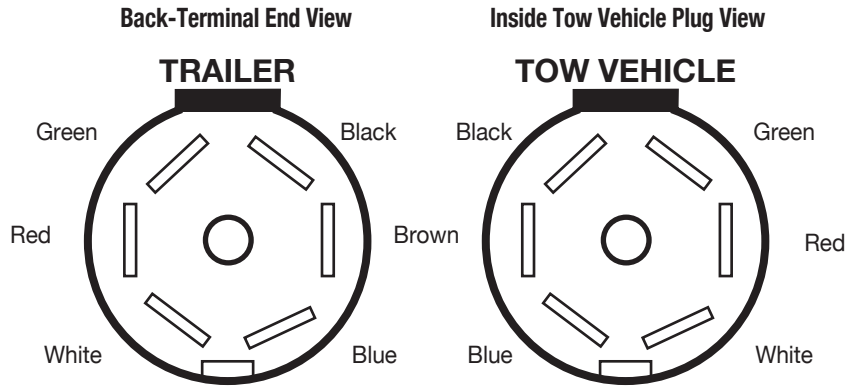

### 7 RV

Plug Says	Trailer Wired	Function
White	White	Common Ground
Center Pole	Red	Back-up Lights
Green	Brown	Tail Markers
Blue	Blue	Electric Brake
Brown	Green	RT Turn/Stop
Red	Yellow	LT Turn/Stop
Black	Black	Battery Charger

### 6 Round

Plug Says	Trailer Wired	Function
Yellow (LT)	Yellow (LT)	Left Turn/Stop
Green (RT)	Green (RT)	Right Turn/Stop
Blue (S)	Blue (S)	Electric Brake
White (GD)	White (GD)	Ground
Brown (TM)	Brown (TM)	Tail/Marker
Black (A)	Black (A)	Auxillary