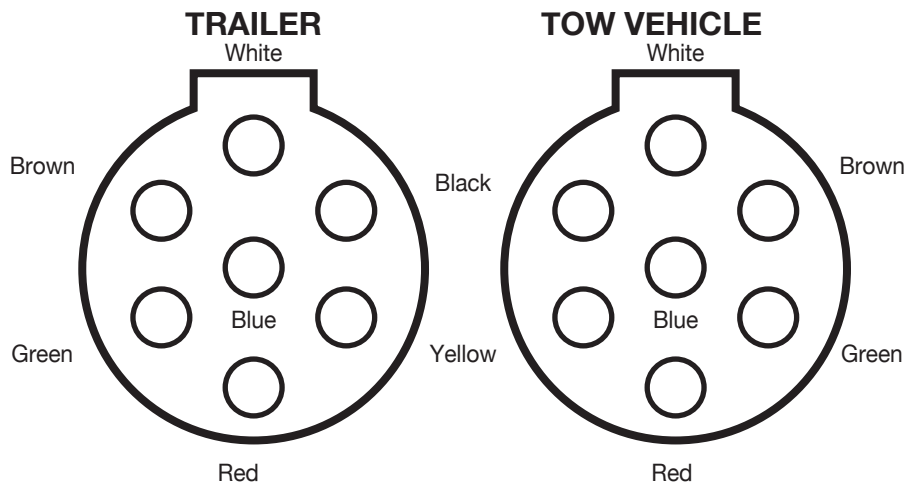

Inside Tow Vehicle Plug View

7 Semi

Plug Says	Trailer Wired	Function
Yellow	Yellow	Left Turn
Green	Green	Right Turn
Brown	Brown	Tail/Marker
White	White	Common Ground
Red	Red	Stop
Black	Black	ID & Marker
Blue	Blue	ABS/Elec. Brakes

Back-Terminal End View