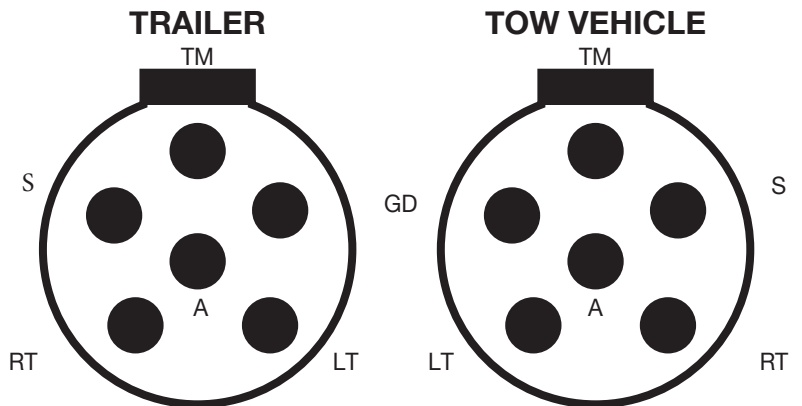

## WIRING DIAGRAMS

### 7 RV

Plug Says	Trailer Wired	Function
White	White	Common Ground
Center Pole	Red	Back-up Lights
Green	Brown	Tail Markers
Blue	Blue	Electric Brake
Brown	Green	RT Turn/Stop
Red	Yellow	LT Turn/Stop
Black	Black	Battery Charger

### 6 Round

Plug Says	Trailer Wired	Function
Yellow (LT)	Yellow (LT)	Left Turn/Stop
Green (RT)	Green (RT)	Right Turn/Stop
Blue (S)	Blue (S)	Electric Brake
White (GD)	White (GD)	Ground
Brown (TM)	Brown (TM)	Tail/Marker
Black (A)	Black (A)	Auxillary

### 4 Flat

Plug Says	Trailer Wired	Function
White	Ground	
Brown	Tail Marker	
Yellow	Left Turn/Stop	
Green	Right Turn/Stop	