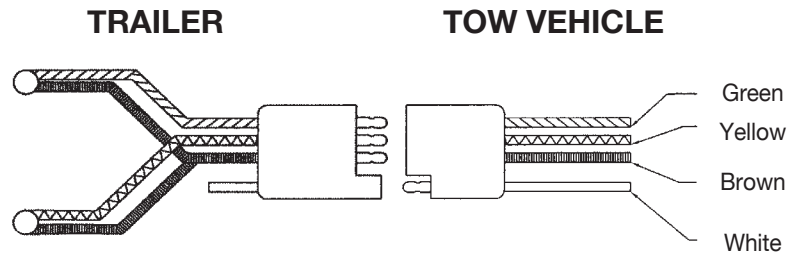

4 Flat

Trailer Color	Function
White	Ground
Brown	Tail Marker
Yellow	Left Turn/Stop
Green	Right Turn/Stop