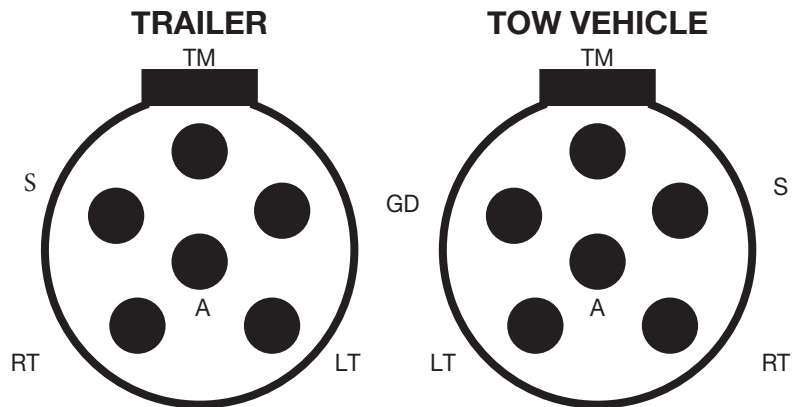

## WIRING DIAGRAMS

### 7 RV

Plug Says	Trailer Wired	Function
White	White	Common Ground
Center Pole	Red	Back-up Lights
Green	Brown	Tail Markers
Blue	Blue	Electric Brake
Brown	Green	RT Turn/Stop
Red	Yellow	LT Turn/Stop
Black	Black	Battery Charger

### 6 Round

Plug Says	Trailer Wired	Function
Yellow (LT)	Yellow (LT)	Left Turn/Stop
Green (RT)	Green (RT)	Right Turn/Stop
Blue (S)	Blue (S)	Electric Brake
White (GD)	White (GD)	Ground
Brown (TM)	Brown (TM)	Tail/Marker
Black (A)	Black (A)	Auxillary