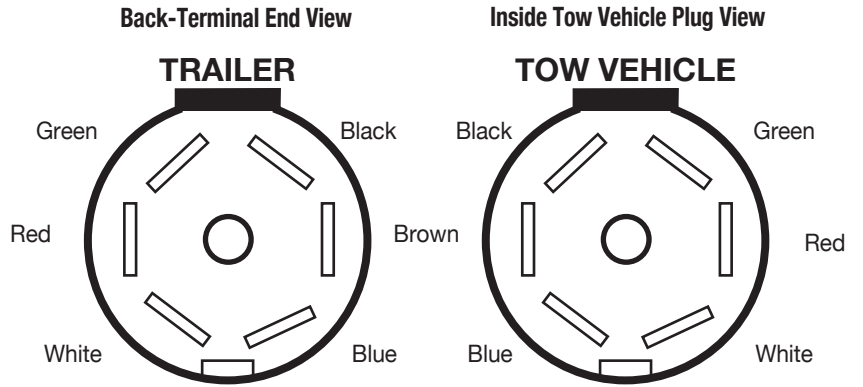

### 7 RV

Plug Says	Trailer Wired	Function
White	White	Common Ground
Center Pole	Red	Back-up Lights
Green	Brown	Tail Markers
Blue	Blue	Electric Brake
Brown	Green	RT Turn/Stop
Red	Yellow	LT Turn/Stop
Black	Black	Battery Charger

### 6 Round

Plug Says	Trailer Wired	Function
Yellow (LT)	Yellow (LT)	Left Turn/Stop
Green (RT)	Green (RT)	Right Turn/Stop
Blue (S)	Blue (S)	Electric Brake
White (GD)	White (GD)	Ground
Brown (TM)	Brown (TM)	Tail/Marker
Black (A)	Black (A)	Auxillary