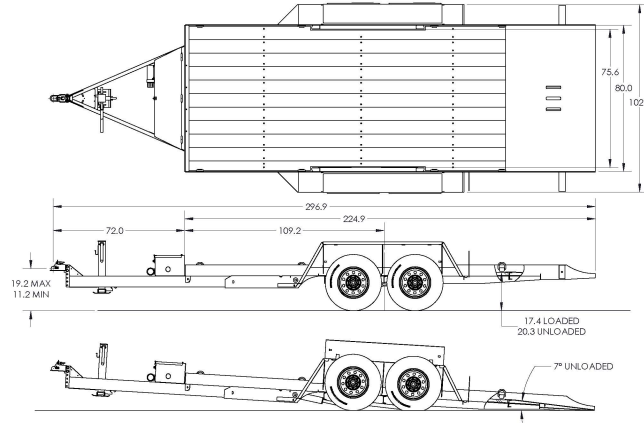

**FT-12 EZ-T Drop Deck EZ-Tilt Series**

**GVWR LBS: 13,800**

**GAWR LBS: 14,000**

**WEIGHT LBS: 3,500**

**CAPACITY LBS: 10,300**

Feature Name	Standard Features	Std. Qty	UOM
<b>Model</b>	<b>FT-12 EZ-T</b>	1	
<b>Deck Length</b>	Tilt Deck Length (15' deck + 3.5' Smooth Steel Approach)	18.5	Feet
<b>Deck Type</b>	Anti-Skid Paint Applied to Approach plate	1	Std
<b>Deck Type</b>	Pressure Treated Wood	1	Std
<b>Appx Deck Height</b>	20.5" Unloaded	1	Inches
<b>Width</b>	102" OD, 75.5" ID (Between axle mounts)	1	Std
<b>Tie Downs</b>	D-Rings, 5/8" Straight	8	Each
<b>Brakes</b>	Electric, FSA (Fwd Self Adj) On All Axles	1	Std
<b>Axles</b>	7K Drop	2	Std
<b>Axles, Acc</b>	Super Lube Hubs	2	Std
<b>Suspension</b>	Rotating, Torsion	1	Std
<b>Tires &amp; Wheels</b>	ST235/80R 16 E, 8 Bolt [16 x 6] White Mod	4	Std
<b>Hitch Type</b>	2 5/16" Ball Adjustable, [B] 20,000 lb Channel Mount, Range 15.5" to 23.5"	1	Std
<b>Hitch Height</b>	Approximate Adjustment Hitch Range 11.2" to 19.5"	1	Std
<b>Hitch Length</b>	Center of Coupler to Headboard, Appx	6	Feet
<b>Jack</b>	12K w/ Spring Loaded Drop Leg, Side Wind	1	Std
<b>Plug</b>	7 Pole RV	1	Std
<b>Lights</b>	LED, 4 tail light system, Sealed Wiring Harness	1	Std
<b>Trailer Color</b>	Felling Black # CCA945378 (White Felling Decal)	1	Std
<b>Standard</b>	Elec/Hydraulic Pump with Corded Remote and 12 V Battery in Lockable Enclosure	1	Std
<b>Standard</b>	3/8" Safety Chains, Grade 70	1	Std
<b>Standard</b>	Document Holder	1	Std
<b>GVWR</b>	13,800 lbs	1	Std