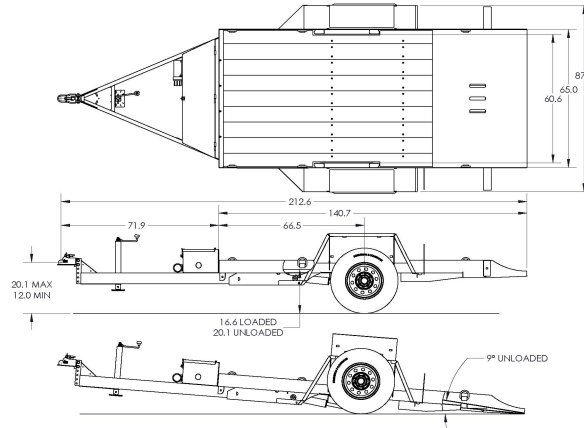

FT-7 EZ-T Drop Deck EZ-Tilt Series

GVWR LBS: 7,350

GAWR LBS: 7,000

WEIGHT LBS: 1,750

CAPACITY LBS: 5,600

Feature Name	Standard Features	Std. Qty	UOM
Model	FT-7 EZ-T	1	
Deck Length	Tilt Deck Length (8.5' deck + 3' Smooth Steel Approach)	11.5	Feet
Deck Type	Anti-Skid Paint Applied to Approach plate	1	Std
Deck Type	Pressure Treated Wood	1	Std
Appx Deck Height	20.5" Unloaded	1	Inches
Width	87" OD, 60.5" ID (Between axle mounts)	1	Std
Tie Downs	D-Rings, 5/8" Straight	6	Each
Brakes	Electric, FSA (Fwd Self Adj) On All Axles	1	Std
Axles	7K Drop	1	Std
Axles, Acc	Super Lube Hubs	1	Std
Suspension	Rotating, Torsion	1	Std
Tires & Wheels	ST235/80R 16 E, 8 Bolt [16 x 6] White Mod	2	Std
Hitch Type	2" Ball, [B] Adjustable, 10,000 lb Channel Mount	1	Std
Hitch Length	Center of Coupler to Headboard, Appx	6	Feet
Hitch Height	Approximate Adjustment Hitch Range 12" to 20"	1	Std
Jack	7K Drop Leg ** Top Wind **	1	Std
Plug	7 Pole RV	1	Std
Lights	LED, 4 tail light system, Sealed Wiring Harness	1	Std
Trailer Color	Felling Black # CCA945378 (White Felling Decal)	1	Std
Standard	Elec/Hydraulic Pump with Corded Remote and 12 V Battery in Lockable Enclosure	1	Std
Standard	3/8" Safety Chains, Grade 70	1	Std
Standard	Document Holder	1	Std
GVWR	7,350 lbs	1	Std