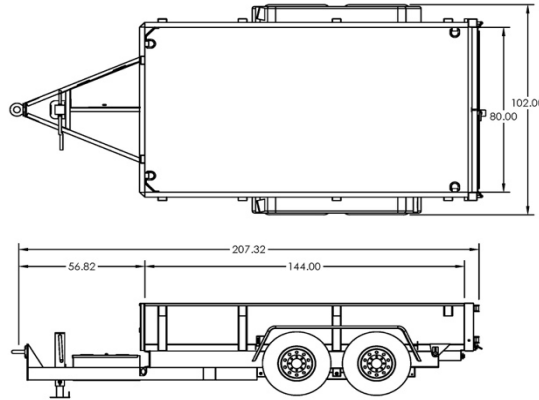

FT-12 DT HD	Drop Deck Dump Series
--------------------	------------------------------

GVWR LBS: 13,800

GAWR LBS: 12,000

WEIGHT LBS: 3,900

CAPACITY LBS: 9,900

Feature Name	Standard Features	Std. Qty	UOM
Model	FT-12 DT HD	1	
Deck Length	Add Deck Length	12	Feet
Deck Type	10 Gauge Steel w/ 20" High 12 Gauge Sides	1	Std
Ramps, Acc	5' 5" Slide Out Stored Under Deck	1	Pair
Rear Gate	Barn Door Assembly	1	Std
Appx Deck Height	24" Unloaded (Drop Axle)	1	Inches
Width	102" OD, 80" ID	1	Std
Tie Downs	D-Rings, 5/8"	4	Each
Tie Downs	Stake Pockets	10	Each
Brakes	Electric, FSA (Fwd Self Adj) On All Axles	1	Std
Axles	6K, Drop	2	Std
Suspension	Spring	1	Std
Tires & Wheels	ST235/80R 16 E, 8 Bolt [16 x 6] White Mod	4	Each
Hitch Length	Center of Coupler to Headboard, Appx	5	Feet
Hitch Type	2 5/16" Ball Adjustable, [B] 21,000 lb Plate Mount	1	Std
Jack	12K Spring Loaded Side Wind Jack - Single Speed	1	Std
Plug	7 Pole RV	1	Std
Lights	LED Lights (Peterson), Sealed Wiring Harness (Sealco)	1	Std
Standard	3/8" Safety Chains, Grade 70	1	Std
Standard	Heavy Duty Scissor Hoist	1	Each
Standard	Heavy Duty Battery, Pump and Remote with 15ft Cord	1	Std
Standard	Document Holder	1	Std
Standard	Tread Plate Fenders	1	Std
Trailer Color	Felling Black # CCA945378 (White Felling Decal)	1	Std
Stripe Color	None	1	Std
GVWR	13,800 lbs	1	Std