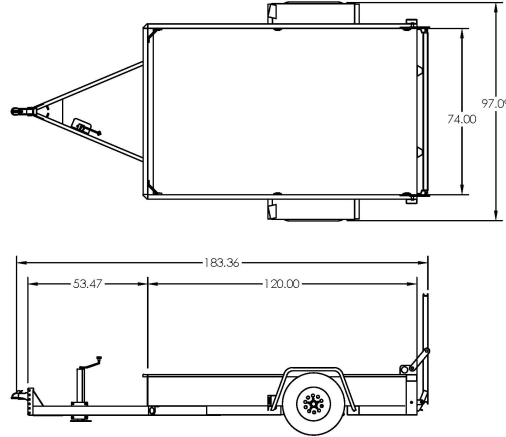

<b>FT-3</b>		<b>Drop Deck Utility Series</b>	
<b>GVWR LBS: 2,900</b>	<b>GAWR LBS: 3,000</b>	<b>WEIGHT LBS: 1,100</b>	<b>CAPACITY LBS: 1,800</b>

Feature Name	Standard Features	Std. Qty	UOM
<b>Model</b>	<b>FT-3</b>	1	
<b>Deck Length</b>	Add Deck Length	10	Feet
<b>Frame Type</b>	Pan Style with 14" Sides	1	Each
<b>Deck Type</b>	Pressure Treated Wood	1	Std
<b>Ramps; Rear</b>	4' Full Width (Flip In) Standard	1	Std
<b>Appx Deck Height</b>	14" Unloaded (w/ Drop Axles)	1	Inches
<b>Width</b>	97" OD, 74" ID	1	Std
<b>Tie Downs</b>	1/2" D-Rings	6	Std
<b>Tie Downs</b>	Corner Ties	2	Std
<b>Brakes</b>	No Brakes	1	Std
<b>Axles</b>	3.5K, Drop	1	Std
<b>Suspension</b>	Spring	1	Std
<b>Tires &amp; Wheels</b>	ST205/75R 15 C, 5 Bolt [15 x 6] White Mod	2	Std
<b>Hitch Length</b>	Center of Coupler to Headboard, Appx	4.5	Feet
<b>Hitch Type</b>	2" Ball, [B] Adjustable, 10,000 lb Channel Mount	1	Std
<b>Jack</b>	7K Drop Leg ** Top Wind **	1	Std
<b>Plug</b>	4 Flat	1	Std
<b>Lights</b>	LED Lights (Peterson), Sealed Wiring Harness (Sealco)	1	Std
<b>Standard</b>	3/8" Safety Chains, Grade 70	1	Std
<b>Trailer Color</b>	Felling Black # CCA945378 (White Felling Decal)	1	Std
<b>Stripe Color</b>	White	1	Std
<b>GVWR</b>	2,900 lbs	1	Std