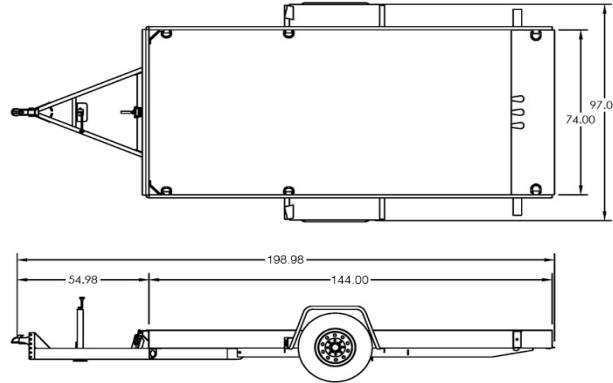

<b>FT-6 T-1</b>		<b>Drop Deck Tilt Series</b>	
<b>GVWR LBS: 7,000</b>	<b>GAWR LBS: 6,000</b>	<b>WEIGHT LBS: 1,650</b>	<b>CAPACITY LBS: 5,350</b>

Feature Name	Standard Features	Std. Qty	UOM
<b>Model</b>	<b>FT-6 T-1</b>	1	
<b>Frame Type</b>	Pan Style with 8" Sides	1	Std
<b>Deck Length</b>	Add Tilt Deck Length	12	Feet
<b>Deck Type</b>	Pressure Treated Wood	1	Std
<b>Appx Deck Height</b>	14" Loaded, 16" Unloaded	1	Inches
<b>Width</b>	97" OD, 74" ID	1	Std
<b>Tie Downs</b>	D-Rings, 5/8" Straight	6	Each
<b>Tie Downs</b>	Corner Ties	2	Std
<b>Brakes</b>	Electric, FSA (Fwd Self Adj) On All Axles	1	Std
<b>Axles</b>	6K, Drop	1	Std
<b>Suspension</b>	Spring	1	Std
<b>Tires &amp; Wheels</b>	ST235/80R 16 E, 8 Bolt [16 x 6] White Mod	2	Each
<b>Hitch Length</b>	Center of Coupler to Headboard, Appx	4.5	Feet
<b>Hitch Type</b>	2 5/16" Ball Adjustable, [B] 20,000 lb Channel Mount	1	Std
<b>Jack</b>	7K Drop Leg ** Top Wind **	1	Std
<b>Plug</b>	7 Pole RV	1	Each
<b>Lights</b>	LED, 4 tail light system, Sealed Wiring Harness	1	Std
<b>Trailer Color</b>	Felling Black # CCA945378 (White Felling Decal)	1	Std
<b>Stripe Color</b>	White	1	Std
<b>Standard</b>	18" Approach Plate	1	Std
<b>Standard</b>	3/8" Safety Chains, Grade 70	1	Std
<b>GVWR</b>	7,000 lbs	1	Std