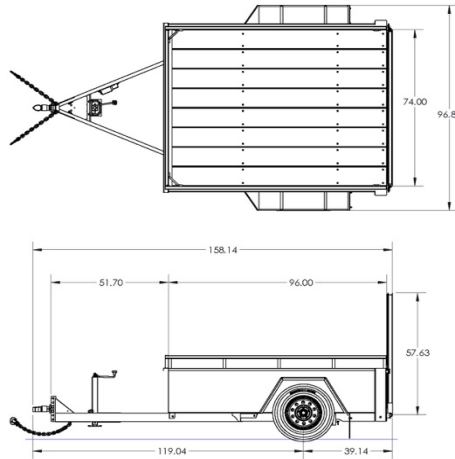

FT-5 OT		Open Top	
GVWR LBS: 6,100	GAWR LBS: 5,080	WEIGHT LBS: 1,200	CAPACITY LBS: 4,900

Feature Name	Standard Features	Std. Qty	UOM
Model	FT-5 OT	1	
Deck Length	Add Deck Length	12	Feet
Deck Type	Pressure Treated Wood	1	Std
Frame Type	Open Top with 24" Sides & 6" Top Tie Rail	1	Each
Ramps; Rear	4' Full Width Spring Assisted	1	Std
Appx Deck Height	14" Unloaded (w/ Drop Axles)	1	Inches
Width	97" OD, 74" ID	1	Opt
Tie Downs	1/2" D-Rings	6	Std
Tie Downs	Corner Ties	2	Std
Brakes	Electric, FSA (Fwd Self Adj)	1	Std
Axles	6K, Drop	1	Std
Suspension	Spring	1	Std
Tires & Wheels	ST225/75R 15 D, 6 Bolt [15 x 6] Mod	2	Std
Hitch Length	Center of Coupler to Headboard, Appx	4.5	Feet
Hitch Type	2" Ball, [B] Adjustable, 10,000 lb Channel Mount	1	Std
Jack	7K Drop Leg ** Top Wind **	1	Std
Plug	7 Pole RV	1	Std
Lights	LED Lights (Peterson), Sealed Wiring Harness (Sealco)	1	Std
Trailer Color	Felling Black # CCA945378 (White Felling Decal)	1	Std
Stripe Color	White	1	Std
Standard	3/8" Safety Chains, Grade 70	1	Std