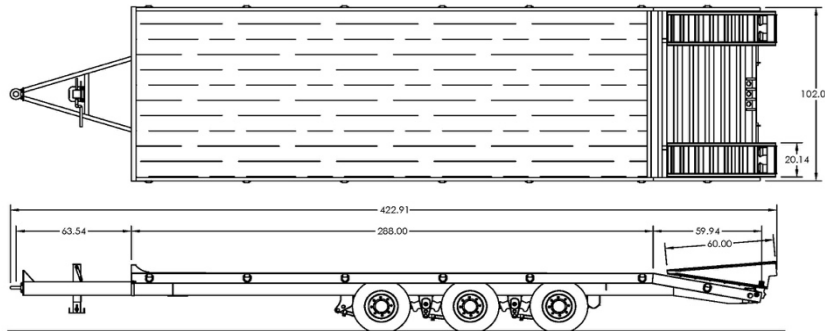

FT-50-3		Medium Duty Deck Over Tags	
GVWR LBS: 60,900	GAWR LBS: 54,480	WEIGHT LBS: 10,900	CAPACITY LBS: 50,000

Feature Name	Standard Features	Std. Qty	UOM
Model	FT-50-3	1	
Deck Length	Add Deck Length	24	Feet
Deck Type	White Oak 2" Nom	1	Std
Appx Deck Height	35" Loaded, 37" Unloaded	1	Inches
Beavertail	Self Cleaning 5" x 3" Angle Iron Beavertail	5	Feet
Ramps; Rear	5' x 20" Self Cleaning 5" X 3" Angle Iron Spring Assist	1	Pair
Width	102" OD	29	Feet
Tie Downs	D-Rings, 1" ** Straight ** (One Set Centered on BVT)	14	Each
Brakes	Air, ABS 2S/1M, Meritor WABCO (Parking brakes on all axles)	1	Std
Axles	25K Oil Bath	3	Std
Suspension	49" Spread (Spring), 9700 Hutch	1	Std
Tires & Wheels	215/75R 17.5 H, 8 Bolt [17.5 x 6.75] Hub Pilot	12	Std
Hitch Type	3" Adjustable Lunette Eye/Pintle, [C] 66,000 lb Plate Mount (3/4" Bolt)	1	Std
Hitch Length	Center of Coupler to Headboard, Appx	5	Feet
Jack	25K 2-Speed Drop Leg	1	Std
Plug	7 Pole Semi	1	Std
Lights	LED Lights (Peterson), Sealed Wiring Harness (Sealco)	1	Std
Trailer Color	Felling Black # CCA945378 (White Felling Decal)	1	Std
Stripe Color	White	1	Std
Standard	Document Holder	1	Std
Standard	Toolbox, with Lockable Cover	1	Std
Standard	2 Steps, 1 on the Standard Hitch and 1 in front of Axles on Roadside	2	Std
Standard	5/8" Safety Chains, Grade 80	1	Std
GVWR	60,900 lbs	1	Std